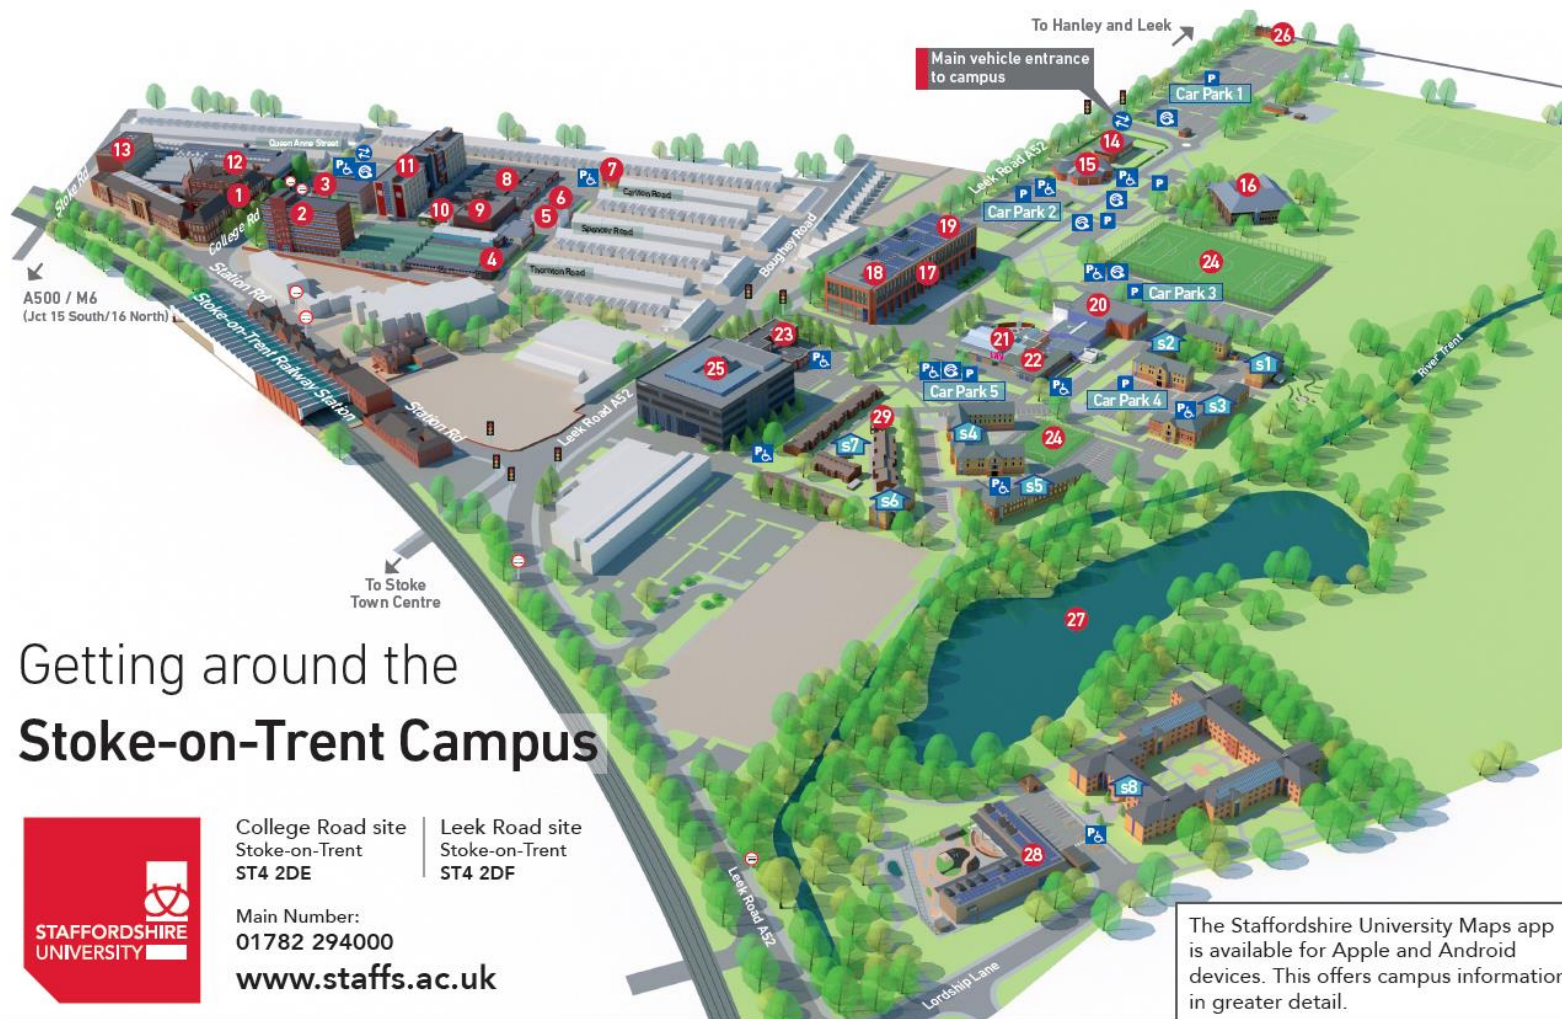

Staffordshire University's Stoke Campus address:

College Rd, Stoke-on-Trent ST4 2DE

[https://www.google.co.uk/maps/place/College+Rd,+Stoke-on-Trent+ST4+2DE/@53.0098089,-](https://www.google.co.uk/maps/place/College+Rd,+Stoke-on-Trent+ST4+2DE/@53.0098089,-2.1846993,16.5z/data=!4m5!3m4!1s0x487a683211850e51:0xa35746c4e62cc162!8m2!3d53.0097731!4d-2.1815397?hl=en-GB)

Map Key

College Road site	
1	Cadman Building: Café Cadman, Campus Safety and Security
2	Flaxman Building / Film Theatre
3	Beacon Building / Pavilion Café
4	Henrion Building/Henrion Gallery
5	Studio One Drama Studio
6	Performance Centre
7	Campus Hub
8	Dwight Building
9	Ember Lounge (Ground floor) / Students' Union Reception, Offices and Advice Centre (First floor)
10	Students' Union Shop / Squeeze Box / GreenPad
11	Mellor Building / Smart Zone / Innovation Enterprise Zone / Digital Kiln / SAMIAC
12	Cadman Studios / G Room Lecture Theatres
13	Blackstone Building / Library Creative (Access through Cadman Building)
Leek Road site	
14	Ashley 1 Building
15	Library Core
16	Ashley 2 Building
17	The Catalyst - Entrance
18	The Catalyst - Gallery, Hall, Coffee Shop
19	The Catalyst - Kitchen, Bistro, Sitting Room
20	Sir Stanley Matthews Sports Centre
21	LRV (Leek Road Venue)/ Students' Union Shop
22	Students' Union - Squeezebox at The Verve
23	Trent Building - Student Wellbeing / Staffordshire Regional Access Centre /
24	All Weather Sports Pitches
25	Science Centre / Student Hub / Career Connect (Career and Personal Development) / Coffee Lab
26	Crime Scene House
27	Staffordshire University Nature Reserve
28	Woodlands Nursery and Forest School
29	Health and Social Care - Community House / Leek Road House 33